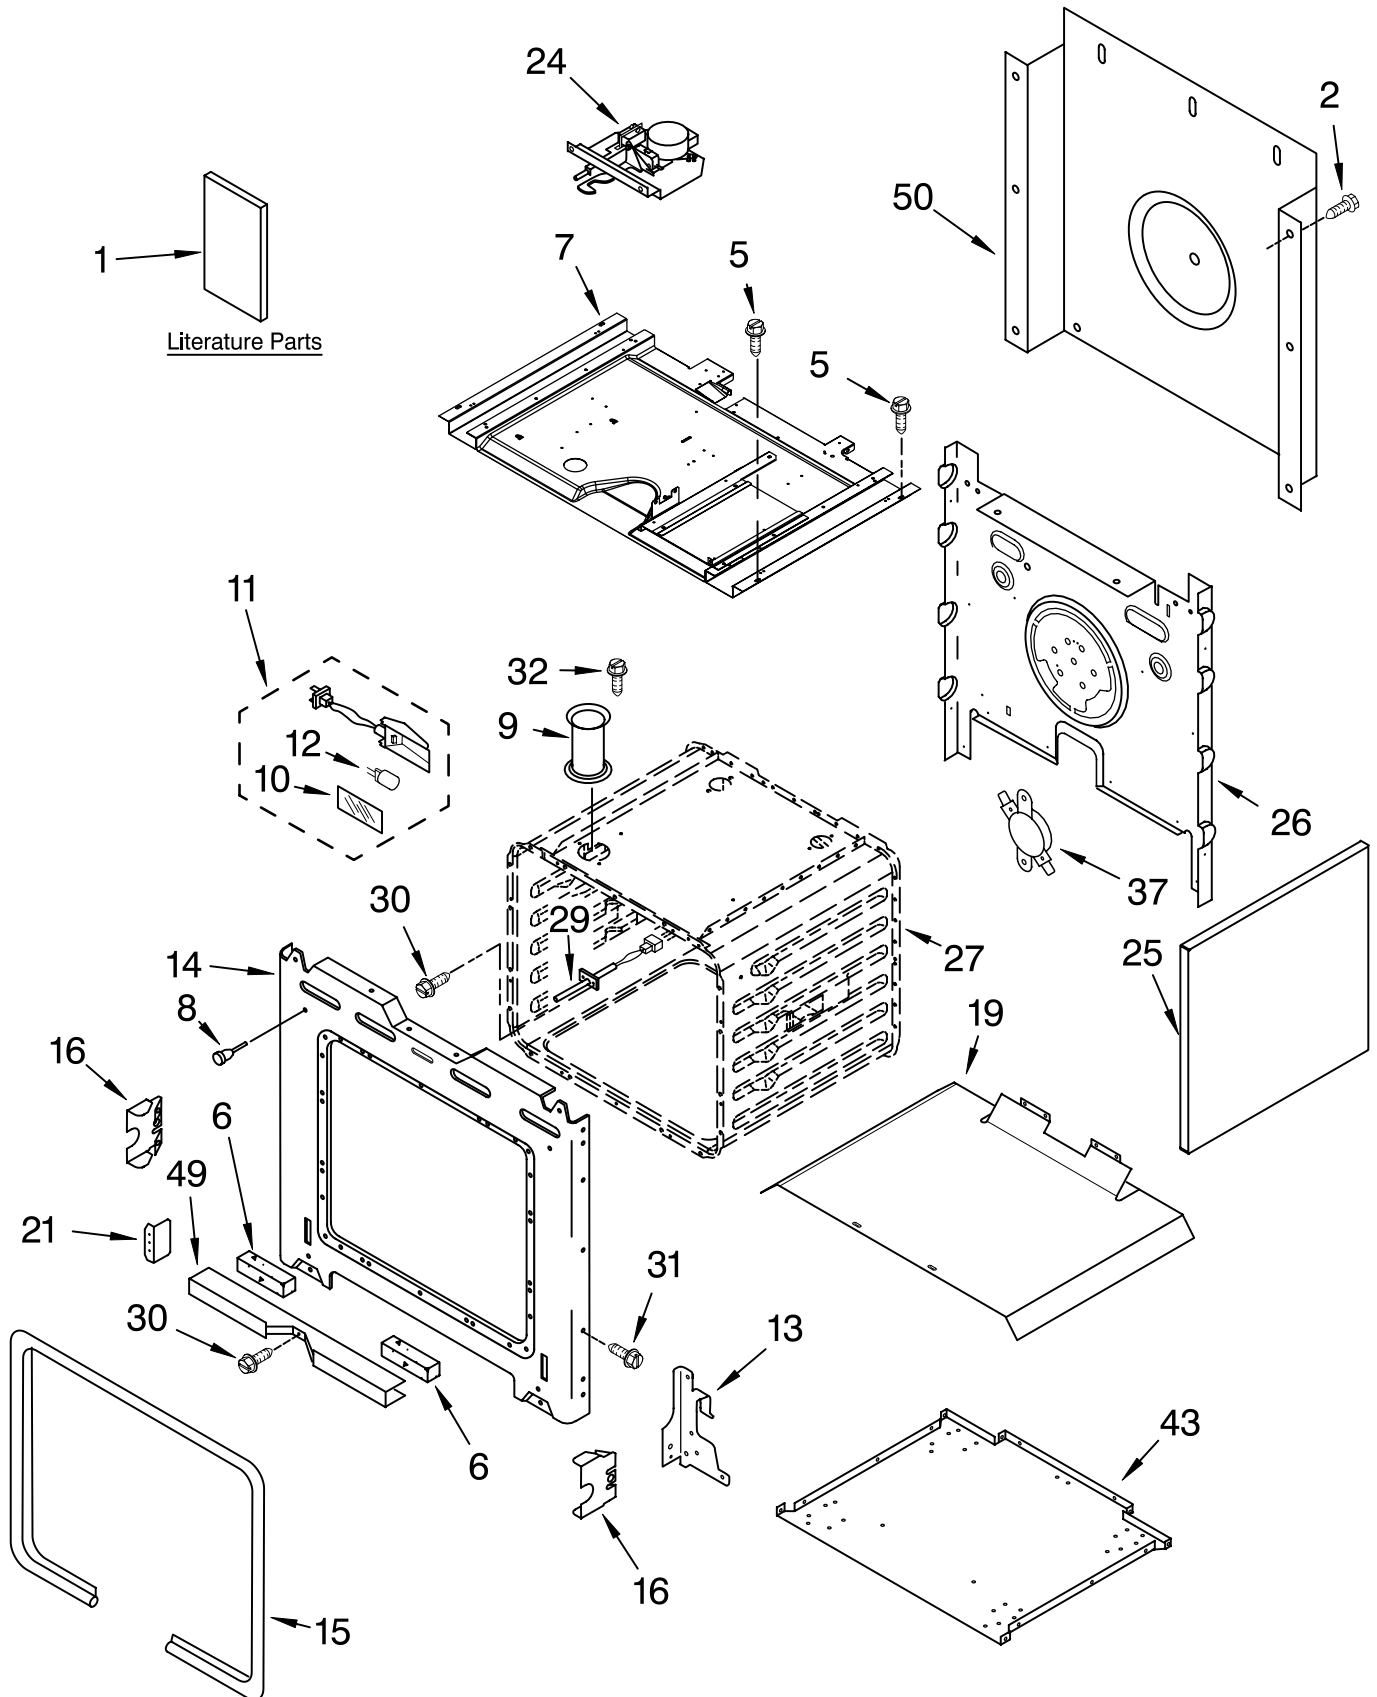

OVEN PARTS
For Model:KDRP462LSS07
(Stainless Steel)

36" KITCHENAID
FREE STANDING RANGE
DUAL FUEL W/GRILLE

FOR ORDERING INFORMATION REFER TO PARTS PRICE LIST

OVEN PARTS

For Model:KDRP462LSS07
(Stainless Steel)

Illus. No.	Part No.	DESCRIPTION
-------------------	-----------------	--------------------

NOTE: The screws and nuts required to attach a part are listed immediately following that part.

1		Literature Parts
	LIT8301169	Installation Instructions
	LIT4456611	Use & Care Guide
	LIT8302207	Tech Sheet
	LIT8301171	Conversion Instructions
	LIT3191638	Safer Cooking Tips
2	4449809	Screw, 8-18 x 3/8
5	4449746	Screw
6	4452260	Spacer, Foam
7	8301469	Top, Chassis
8	4448520	Bumper, Door
9	4452158	Tube, Vent
10	4452163	Lens, Light
11	4448972	Oven Light Assy
	4449748	Screw
12	4452164	Bulb, Light
13		Hinge Receiver
	4455605	Left Hand
	4455606	Right Hand
14	8300150	Frame, Front
15	8300142	Gasket, Door
16	4452152	Bracket, Mounting
19	8300184	Support, Insulation
21	4455510	Bracket, Support
24	8302474	Latch, Motorized
25	4455641	Side, Chassis
26	8300193	Back, Chassis
27		Liner, Oven (Not serviceable)
29	4455636	Sensor
30	4449154	Screw, 8-32 x .440
31	4449040	Screw, 8-18 x 3/8
32	3196176	Screw, 8-18 x 1/2
37	8300802	Thermostat (TOD) (Temp.) SPST
43	8300965	Base, Chassis
49	4448933	Retainer, Gasket
50	4451747	Cover, Back